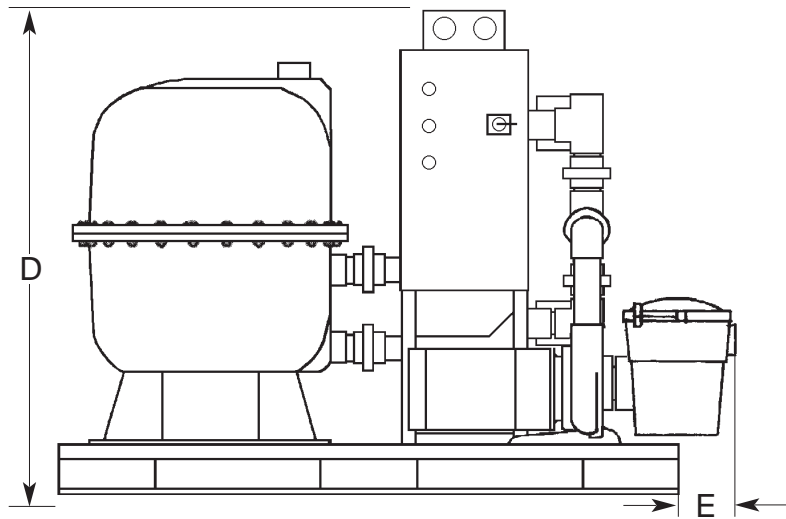

Suction Connection 2" FPT  
 Backwash Discharge 2" MPT  
 Filter Discharge 2" MPT

DIMENSION	A	B	b	C	c	D	E	F	G	H	I
TFX-20	24	49	n/a	36	n/a	49.5	5.25	14	7.5	5.25	34.75
TFX-24	28.5	49	1.5	36	n/a	49.5	5.25	14	7.5	6.25	36
TFX-30	35.25	49	7.25	36	1.25	49.5	5.25	14	7.5	6.25	36

All dimensions are in inches.

**NOTE: All dimensions are approximate and must be field verified.**