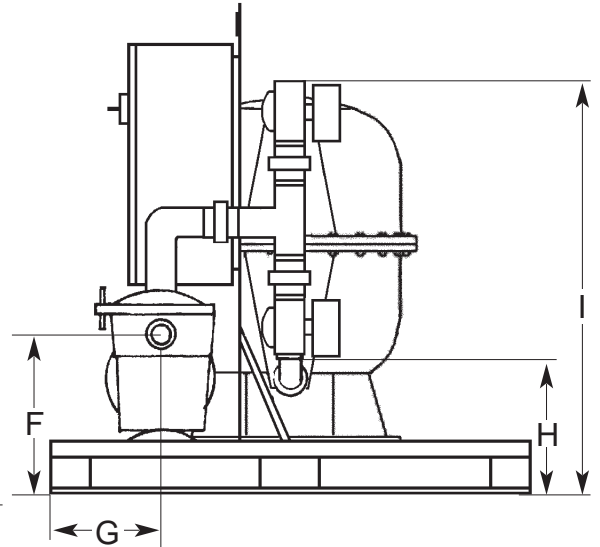

Suction Connection 2" FPT  
 Backwash Discharge 2" MPT  
 Filter Discharge 2" MPT

DIMENSION	A	B	b	C	c	D	E	F	G	H	I
TFX-20	24	49	n/a	36	n/a	49.5	5.25	14	7.5	5.25	34.75
TFX-24	28.5	49	1.5	36	n/a	49.5	5.25	14	7.5	6.25	36
TFX-30	35.25	49	7.25	36	1.25	49.5	5.25	14	7.5	6.25	36

All dimensions are in inches.

**NOTE: All dimensions are approximate and must be field verified.**