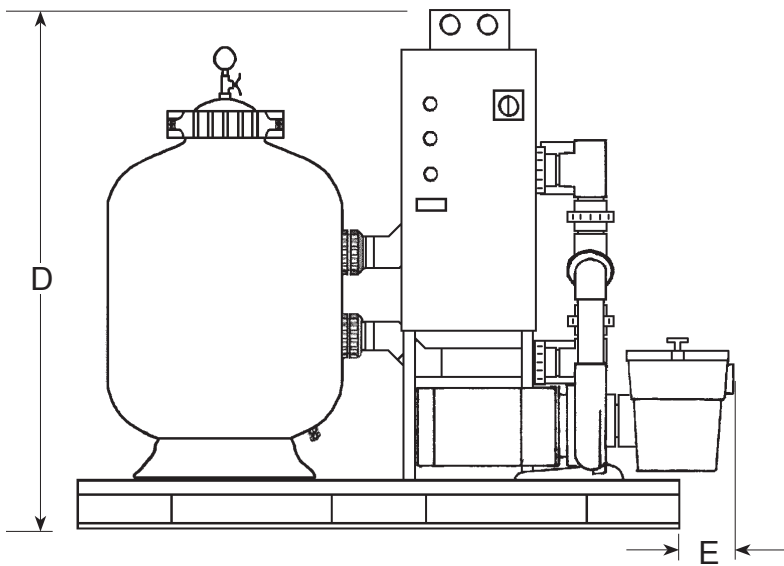

Suction Connection      2" FPT  
 Backwash Discharge    2" MPT  
 Filter Discharge        2" MPT

DIMENSION	A	B	b	C	D	E	F	G	H	I
TFW-20	20	48	n/a	36	49.5	1.75	14	7.5	12.75	39.75
TFW-24	24	48	n/a	36	49.5	4.25	14	7.5	14.5	41.75
TFW-30	30	48	3	36	49.5	4.25	14	7.5	15.25	43

All dimensions are in inches.

**NOTE: All dimensions are approximate and must be field verified.**