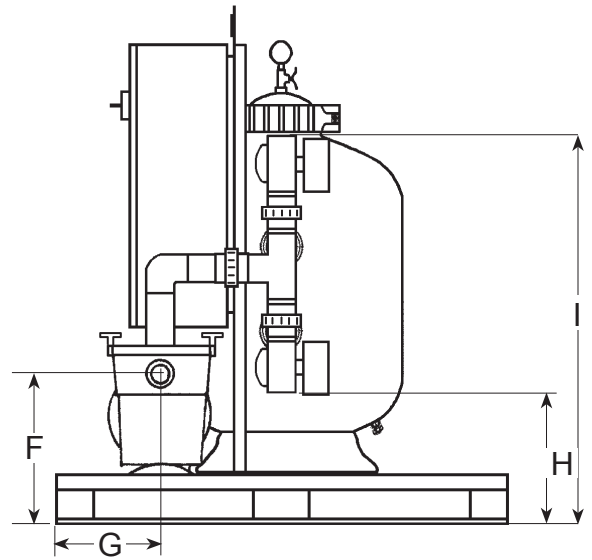

Suction Connection      2" FPT  
 Backwash Discharge    2" MPT  
 Filter Discharge        2" MPT

DIMENSION	A	B	b	C	D	E	F	G	H	I
TFW-20	20	48	n/a	36	49.5	1.75	14	7.5	12.75	39.75
TFW-24	24	48	n/a	36	49.5	4.25	14	7.5	14.5	41.75
TFW-30	30	48	3	36	49.5	4.25	14	7.5	15.25	43

All dimensions are in inches.

**NOTE: All dimensions are approximate and must be field verified.**